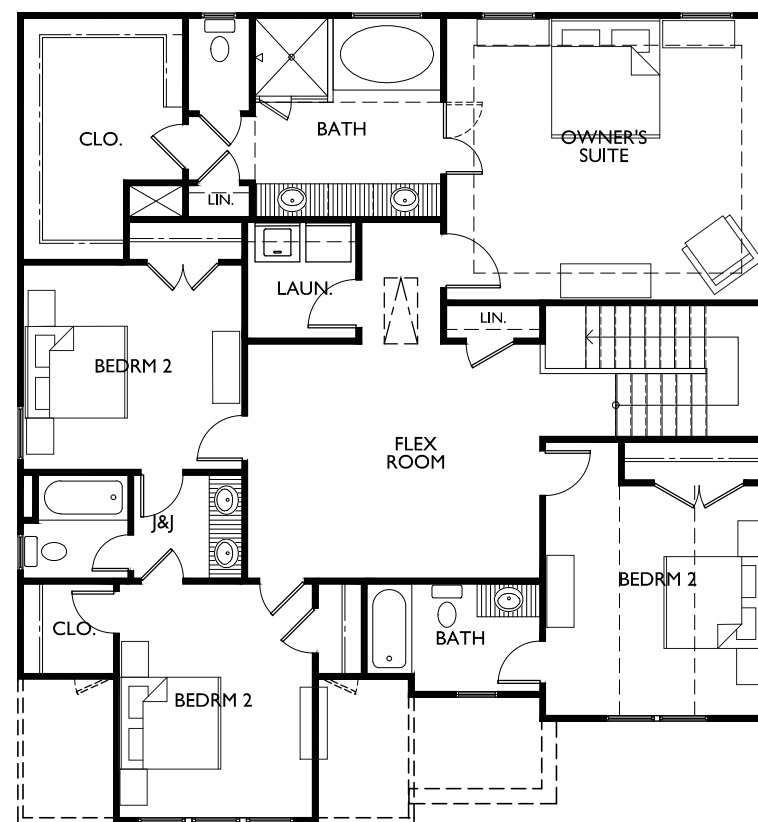

BARCLAY
SITE MAP
LOCATIONS

BARCLAY "A"

4 BED / 3.5 BATH

2913 SQ. FT.

FIRST FLOOR

SECOND FLOOR

THE RESERVE AT OLD PEACHTREE "

INFORMATION PROVIDED IS BELIEVED TO BE ACCURATE BUT IS NOT WARRANTED"