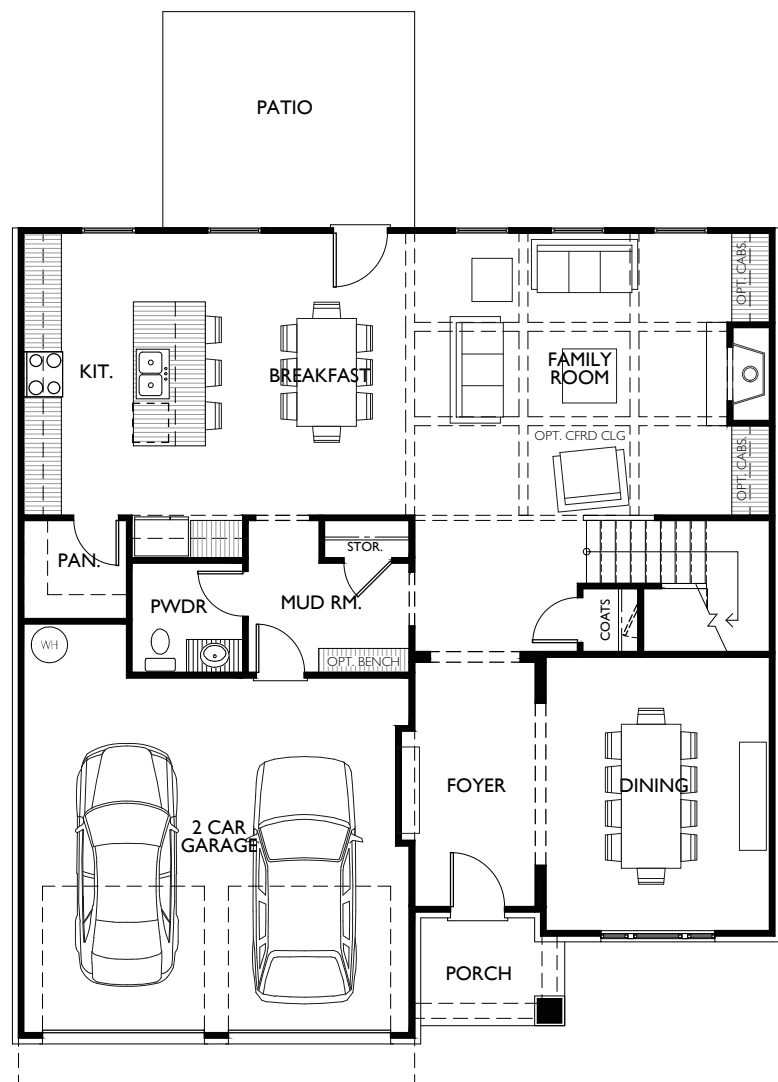

BARCLAY
SITE MAP
LOCATIONS

BARCLAY "A"

4 BED / 3.5 BATH

2913 SQ. FT.

FIRST FLOOR

SECOND FLOOR

THE RESERVE AT OLD PEACHTREE "

INFORMATION PROVIDED IS BELIEVED TO BE ACCURATE BUT IS NOT WARRANTED"