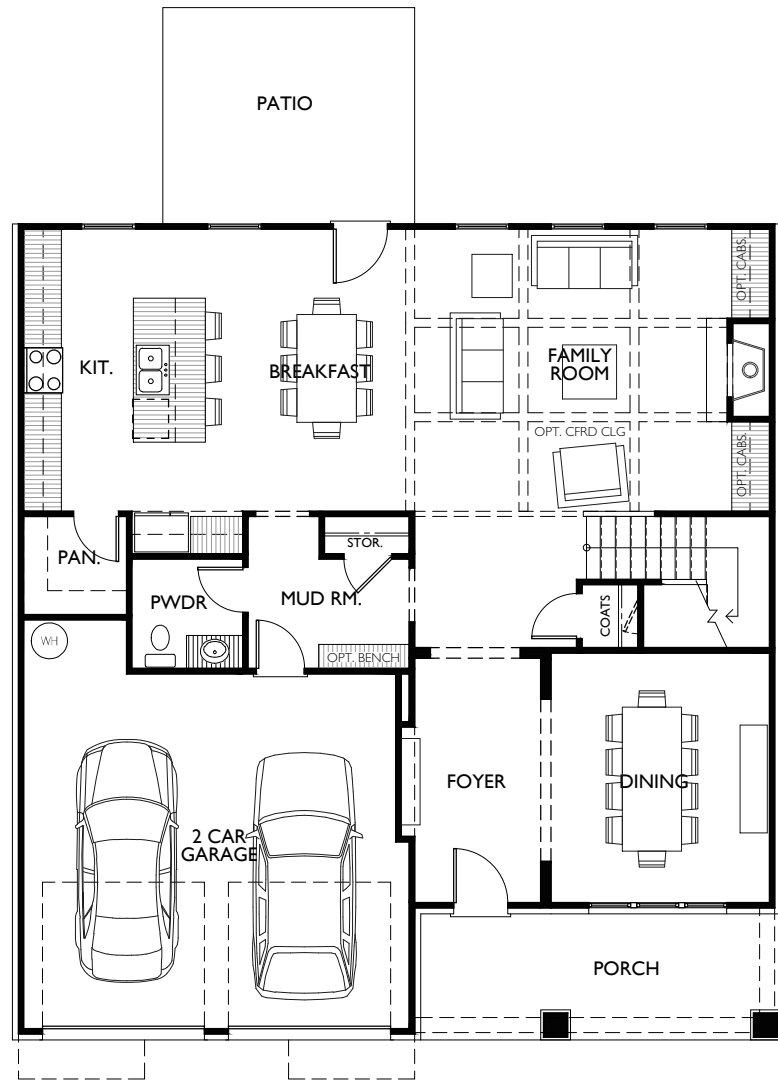

BARCLAY
SITE MAP
LOCATIONS

BARCLAY "C"

4 BED / 3.5 BATH

2887 SQ. FT.

FIRST FLOOR

SECOND FLOOR

THE RESERVE AT OLD PEACHTREE "
INFORMATION PROVIDED IS BELIEVED TO BE ACCURATE BUT IS NOT WARRANTED"