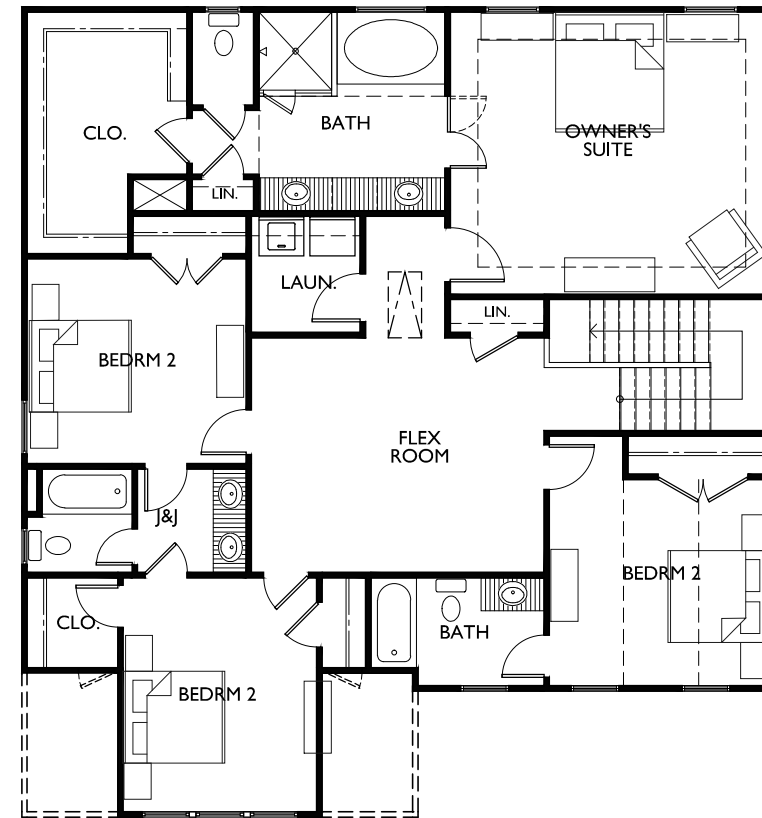

BARCLAY
SITE MAP
LOCATIONS

BARCLAY "C"

4 BED / 3.5 BATH

2887 SQ. FT.

FIRST FLOOR

SECOND FLOOR

THE RESERVE AT OLD PEACHTREE "
INFORMATION PROVIDED IS BELIEVED TO BE ACCURATE BUT IS NOT WARRANTED"