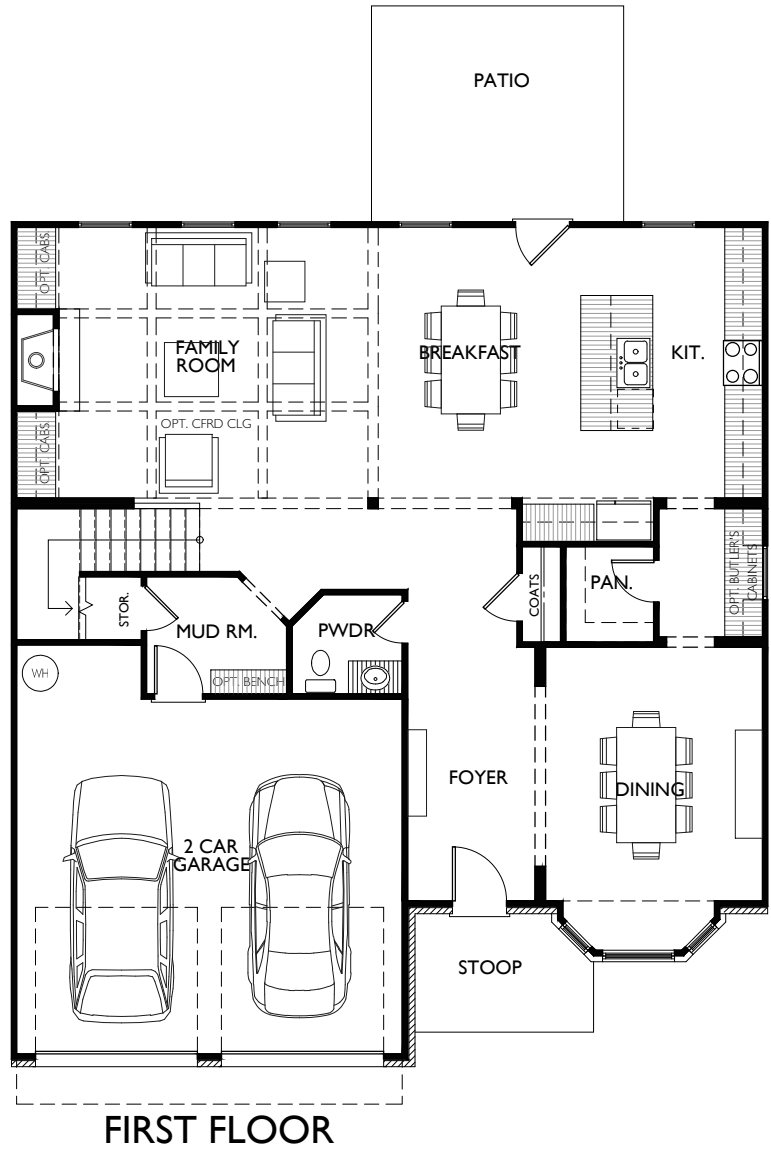

CHASTAIN
SITE MAP
LOCATIONS

CHASTAIN "A"

4 BED / 3.5 BATH

2953 SQ. FT.

THE RESERVE AT OLD PEACHTREE "

INFORMATION PROVIDED IS BELIEVED TO BE ACCURATE BUT IS NOT WARRANTED"