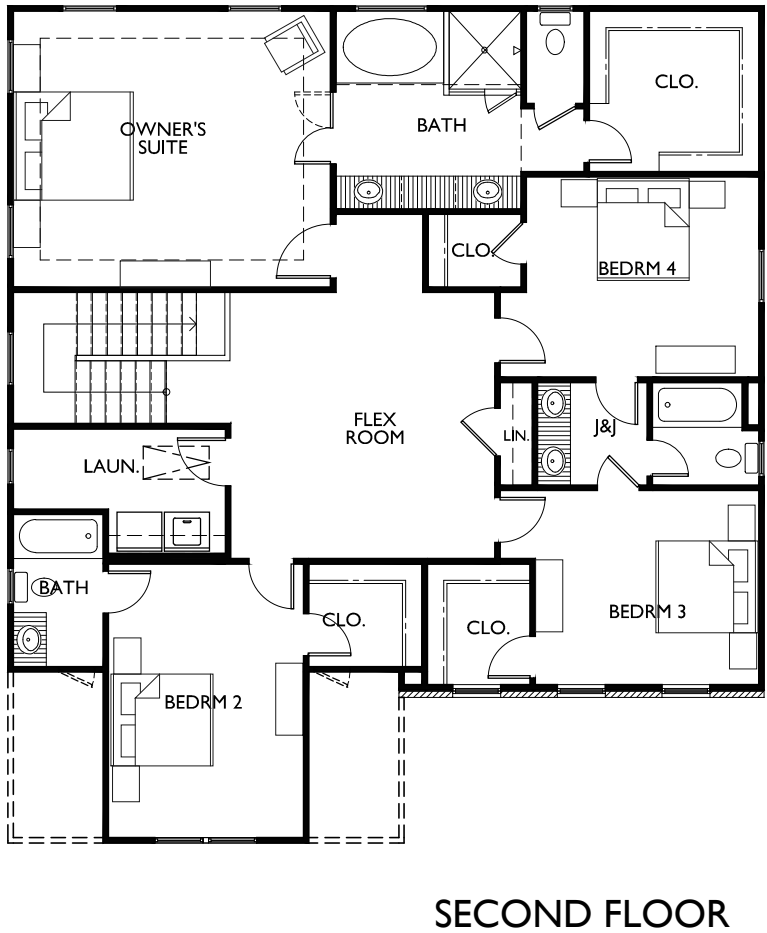

CHASTAIN
SITE MAP
LOCATIONS

CHASTAIN "A"

4 BED / 3.5 BATH

2953 SQ. FT.

THE RESERVE AT OLD PEACHTREE "

INFORMATION PROVIDED IS BELIEVED TO BE ACCURATE BUT IS NOT WARRANTED"