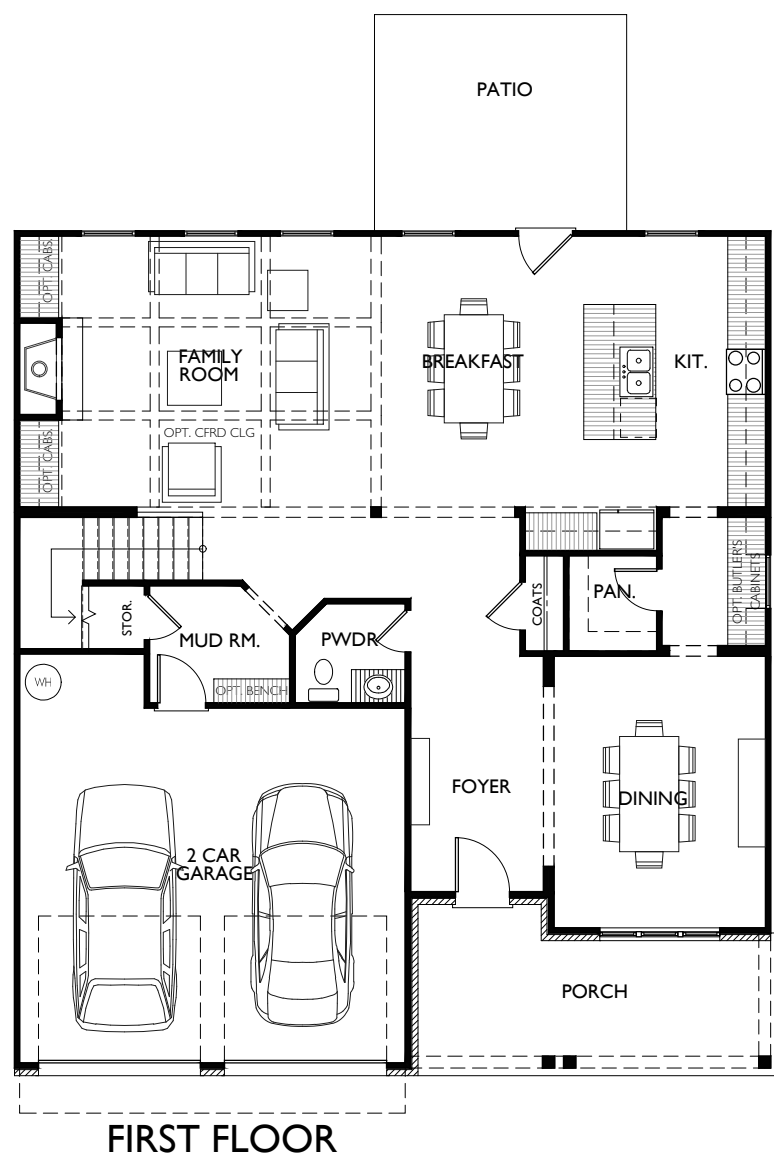

CHASTAIN
SITE MAP
LOCATIONS

CHASTAIN "B"

4 BED / 3.5 BATH

2946 SQ. FT.

THE RESERVE AT OLD PEACHTREE
INFORMATION PROVIDED IS BELIEVED TO BE ACCURATE BUT IS NOT WARRANTED