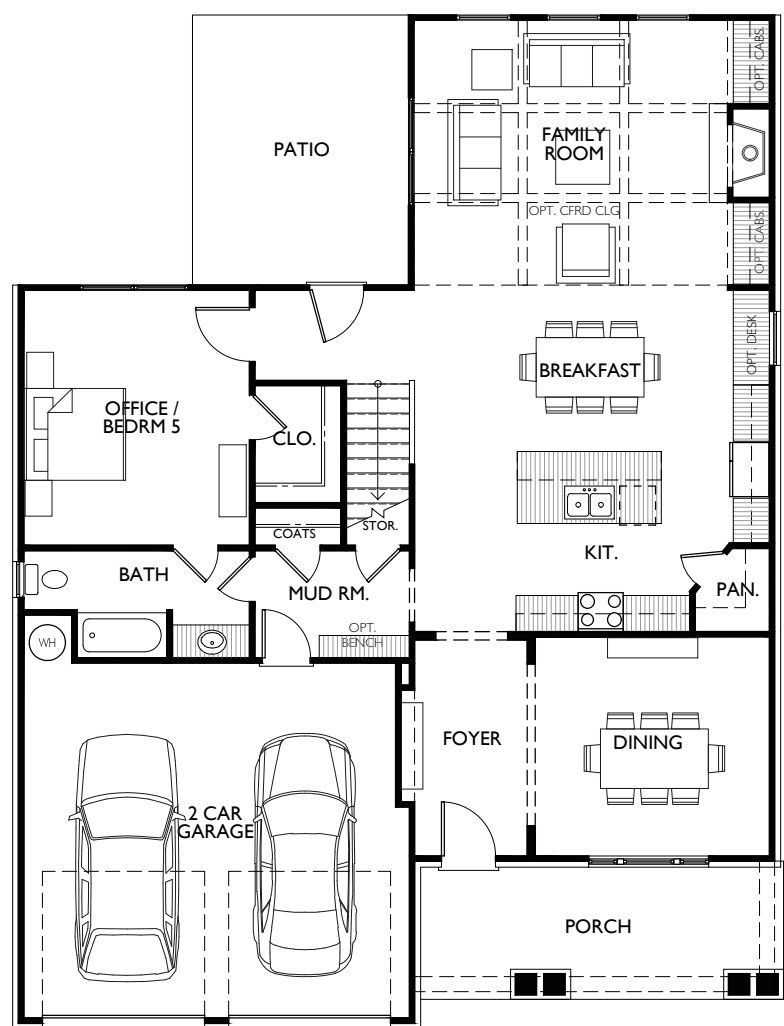

ESSEX
SITE MAP
LOCATIONS

ESSEX "A"

5 BED / 4 BATH

2955 SQ. FT.

FIRST FLOOR

SECOND FLOOR

THE RESERVE AT OLD PEACHTREE "

INFORMATION PROVIDED IS BELIEVED TO BE ACCURATE BUT IS NOT WARRANTED"