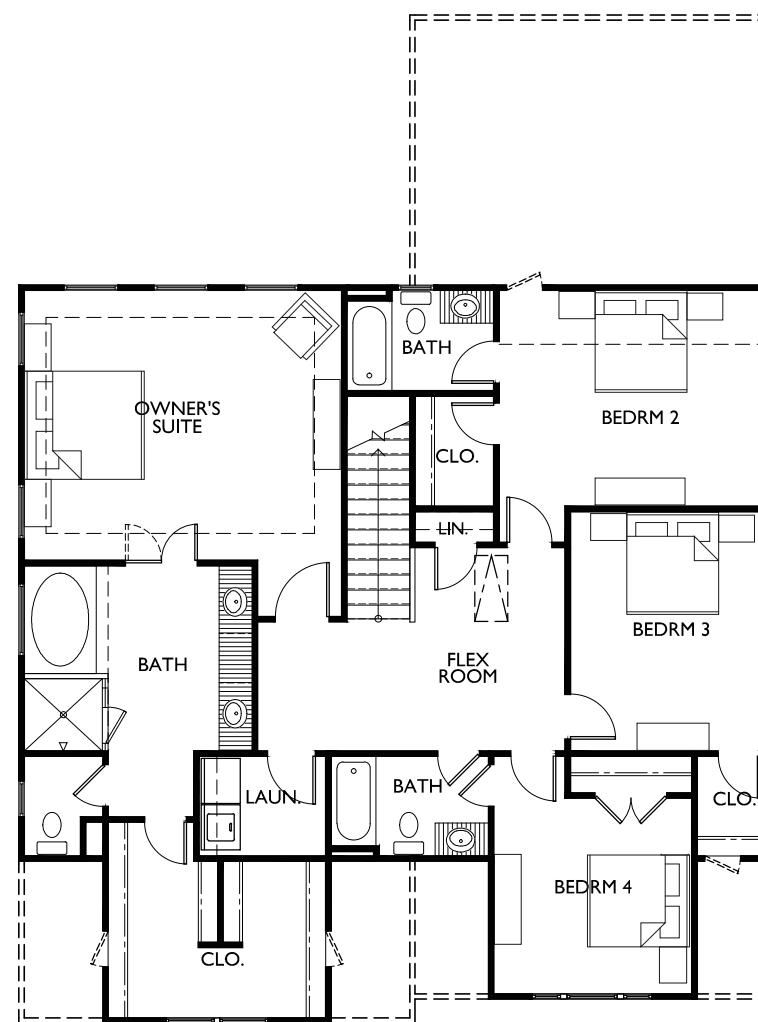

ESSEX
SITE MAP
LOCATIONS

ESSEX "A"

5 BED / 4 BATH

2955 SQ. FT.

FIRST FLOOR

SECOND FLOOR

THE RESERVE AT OLD PEACHTREE "

INFORMATION PROVIDED IS BELIEVED TO BE ACCURATE BUT IS NOT WARRANTED"