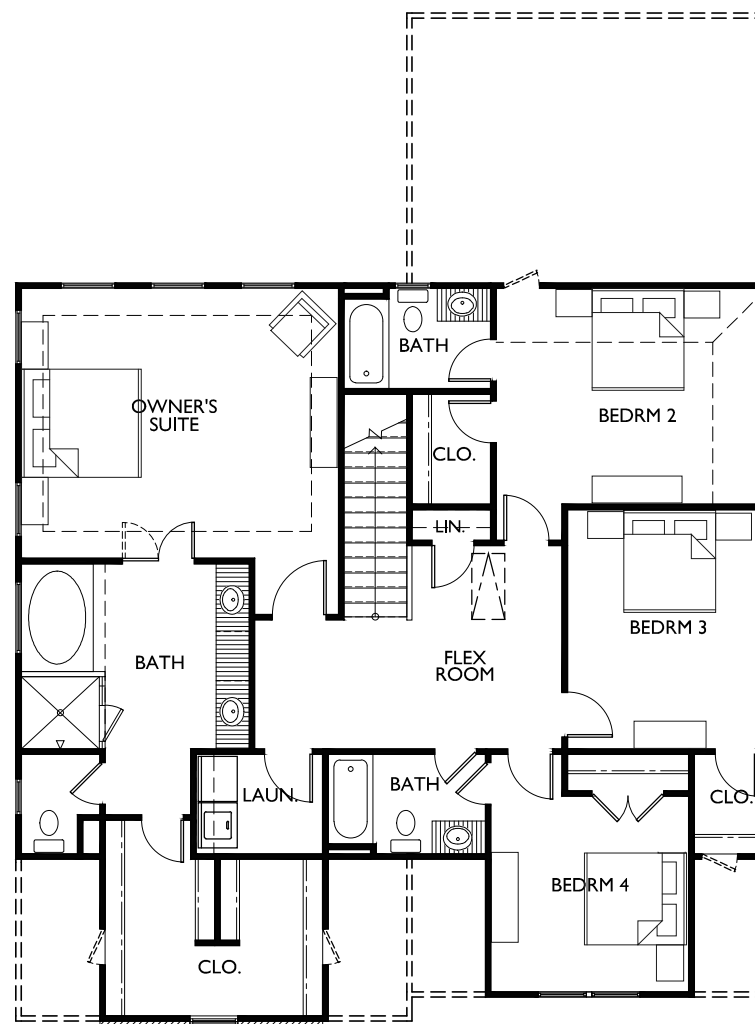

### ESSEX "B"

5 BED / 4 BATH

2955 SQ. FT.

FIRST FLOOR

SECOND FLOOR