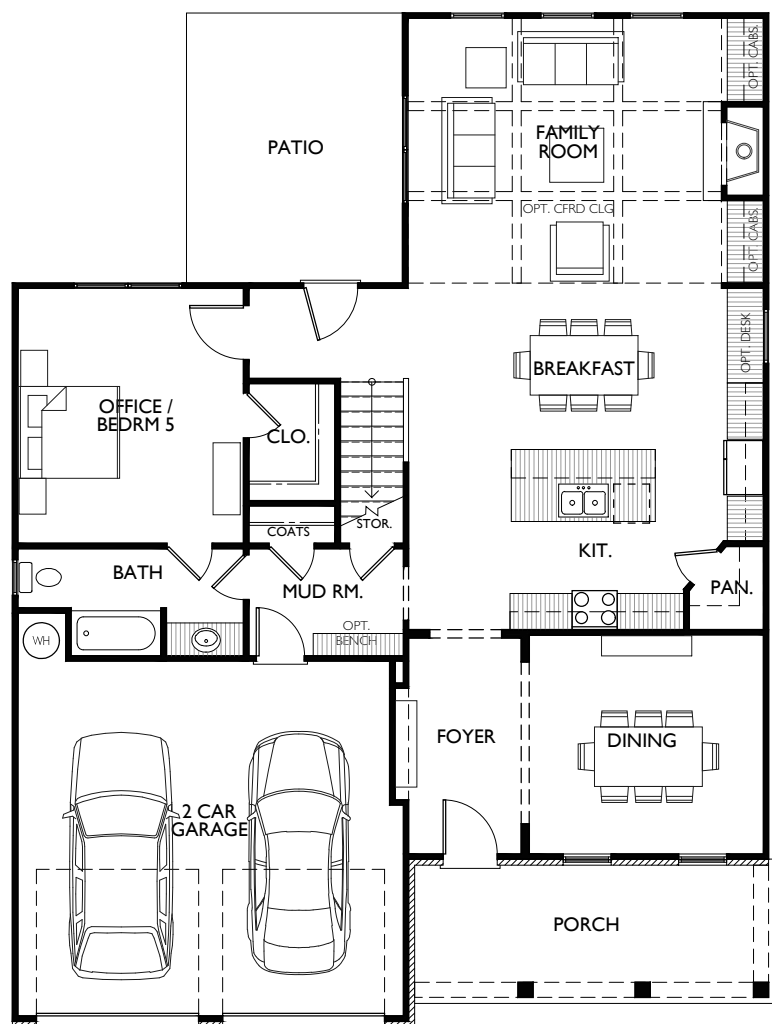

### ESSEX "B"

5 BED / 4 BATH

2955 SQ. FT.

FIRST FLOOR

SECOND FLOOR