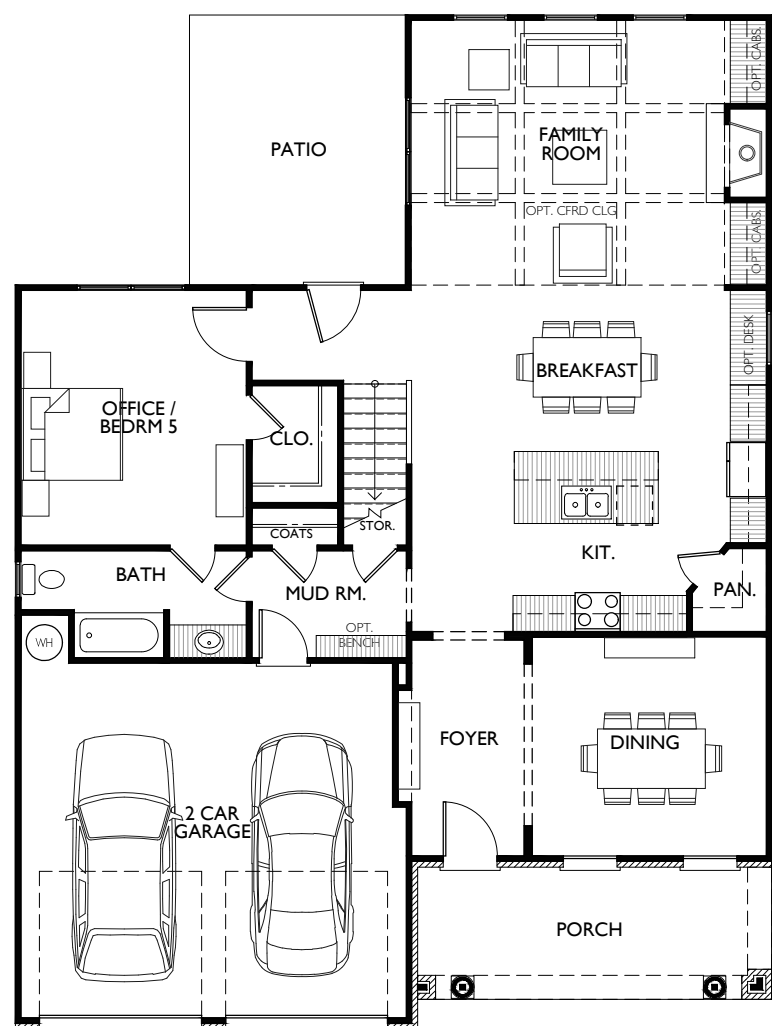

ESSEX
SITE MAP
LOCATIONS

OLD PEACHTREE ROAD

HANOVER WEST COURT

HANOVER WEST DRIVE

ROCK SPRINGS ROAD

SUNNY HILL ROAD

ESSEX "C"

5 BED / 4 BATH

2955 SQ. FT.

FIRST FLOOR

SECOND FLOOR

THE RESERVE AT OLD PEACHTREE "

INFORMATION PROVIDED IS BELIEVED TO BE ACCURATE BUT IS NOT WARRANTED"