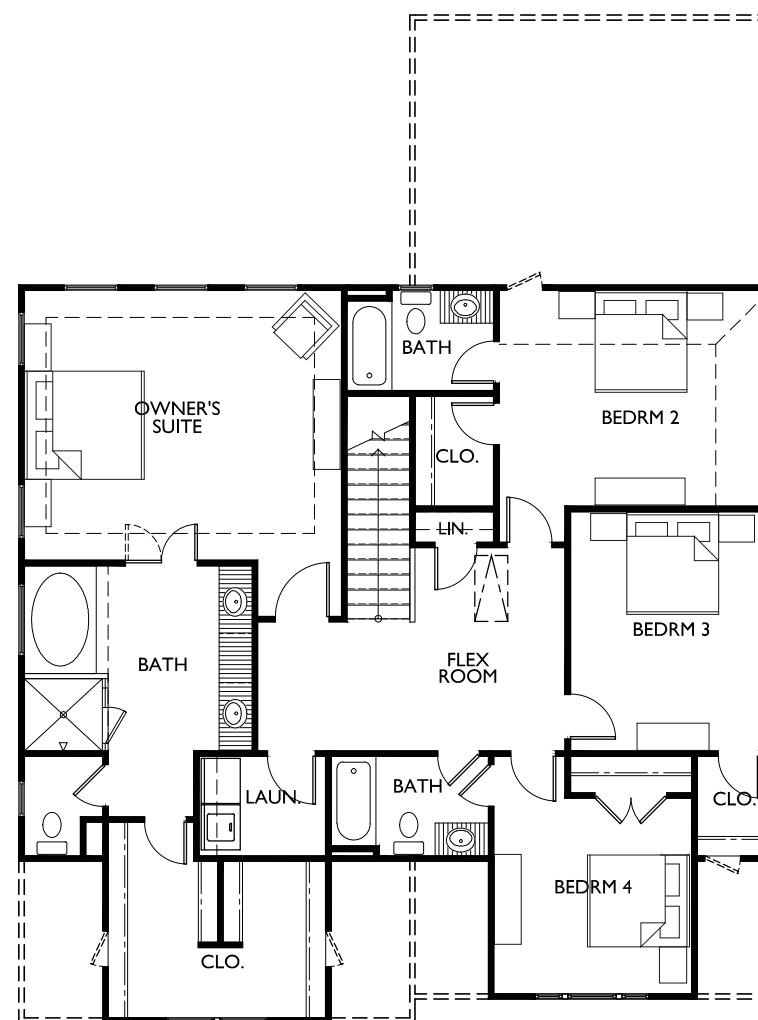

ESSEX
SITE MAP
LOCATIONS

OLD PEACHTREE ROAD

HANOVER WEST COURT

HANOVER WEST DRIVE

ROCK SPRINGS ROAD

SUNNY HILL ROAD

ESSEX "C"

5 BED / 4 BATH

2955 SQ. FT.

FIRST FLOOR

SECOND FLOOR

THE RESERVE AT OLD PEACHTREE "

INFORMATION PROVIDED IS BELIEVED TO BE ACCURATE BUT IS NOT WARRANTED"