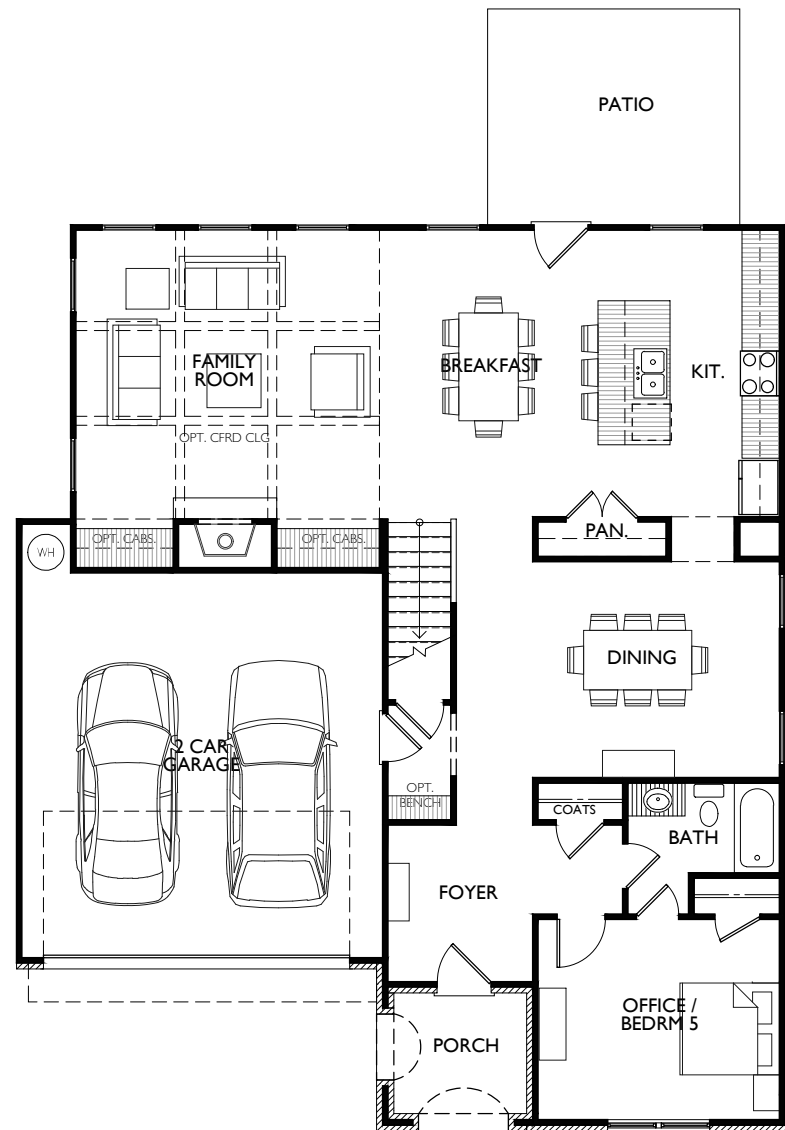

# WESTPORT "A"

5 BED / 4 BATH  
2961 SQ. FT.

FIRST FLOOR

SECOND FLOOR

**THE RESERVE AT OLD PEACHTREE** " INFORMATION PROVIDED IS BELIEVED TO BE ACCURATE BUT IS NOT WARRANTED"