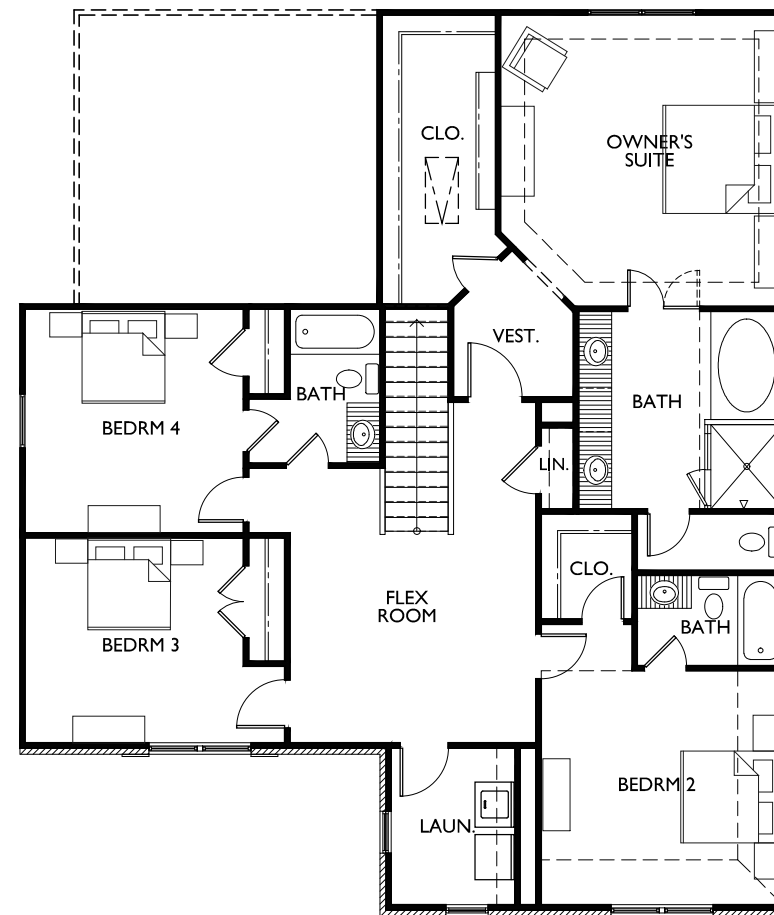

# WESTPORT "A"

5 BED / 4 BATH  
2961 SQ. FT.

FIRST FLOOR

SECOND FLOOR

**THE RESERVE AT OLD PEACHTREE** " INFORMATION PROVIDED IS BELIEVED TO BE ACCURATE BUT IS NOT WARRANTED"