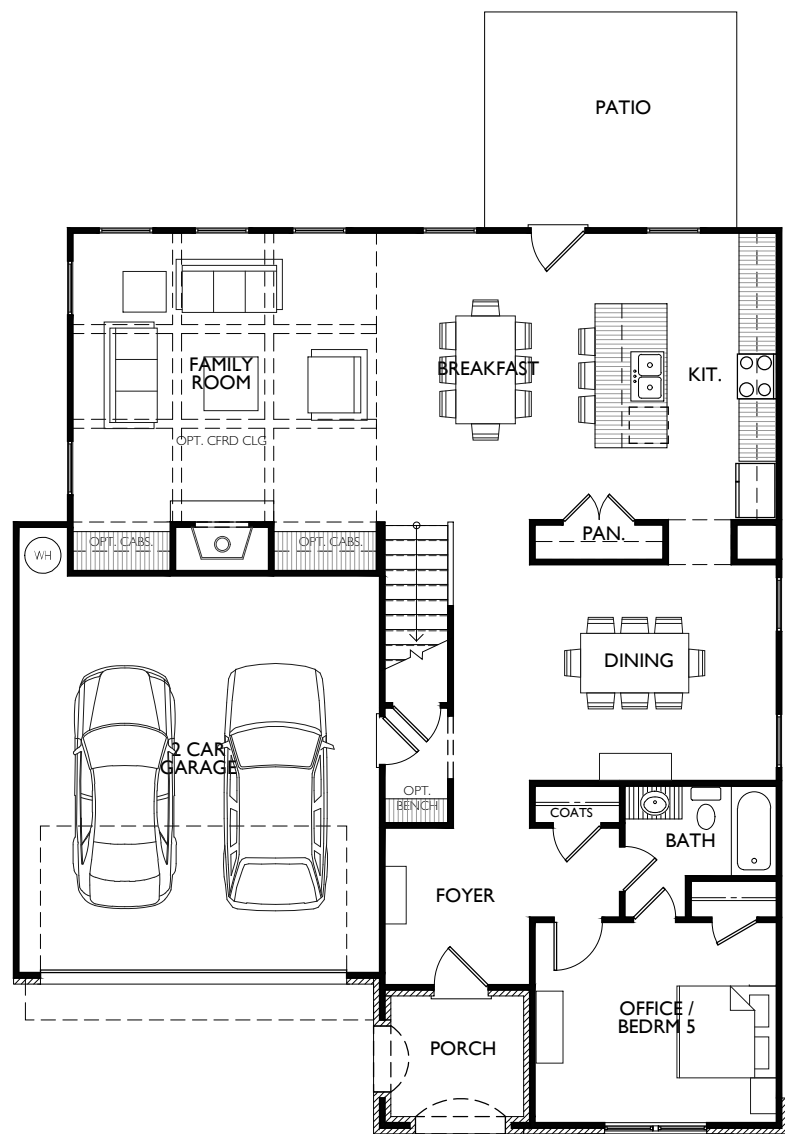

# WESTPORT "B"

5 BED / 4 BATH

2950 SQ. FT.

FIRST FLOOR

SECOND FLOOR