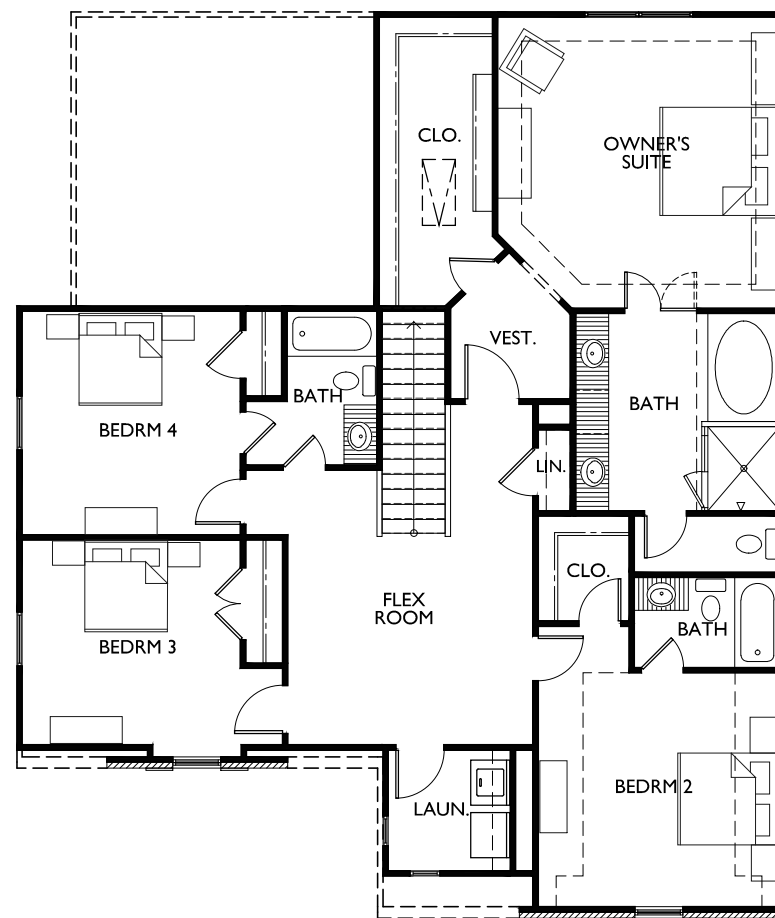

# WESTPORT "B"

5 BED / 4 BATH

2950 SQ. FT.

FIRST FLOOR

SECOND FLOOR