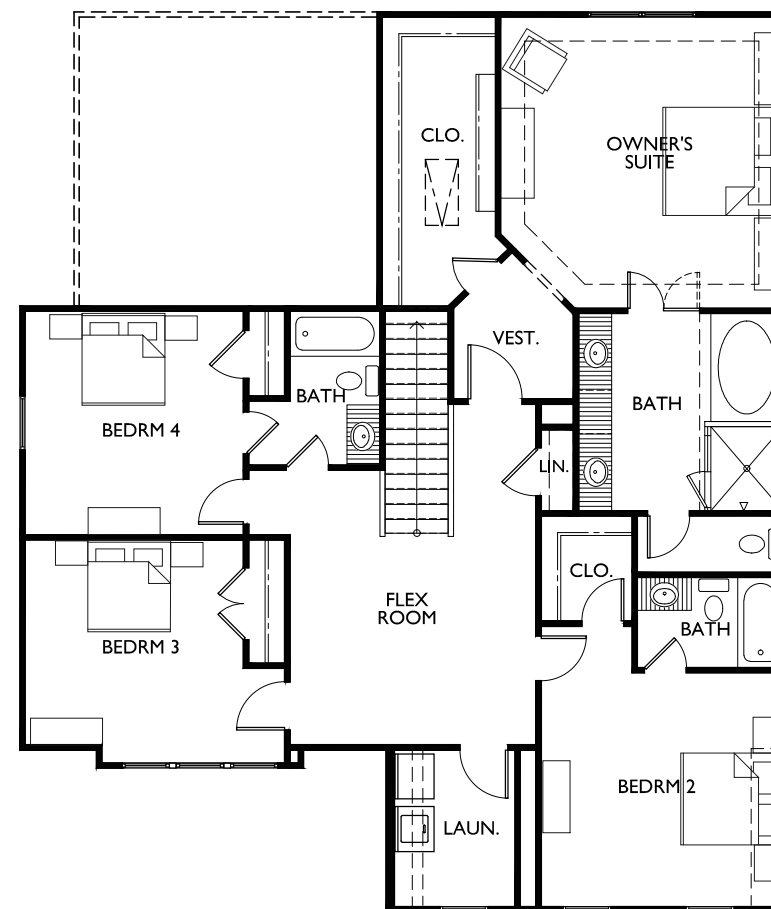

WESTPORT
SITE MAP
LOCATIONS

OLD PEACHTREE ROAD

HANOVER WEST COURT

HANOVER WEST DRIVE

SUNNY HILL ROAD

ROCK SPRINGS ROAD

WESTPORT "C"

5 BED / 4 BATH

2973 SQ. FT.

FIRST FLOOR

SECOND FLOOR

THE RESERVE AT OLD PEACHTREE "

INFORMATION PROVIDED IS BELIEVED TO BE ACCURATE BUT IS NOT WARRANTED"