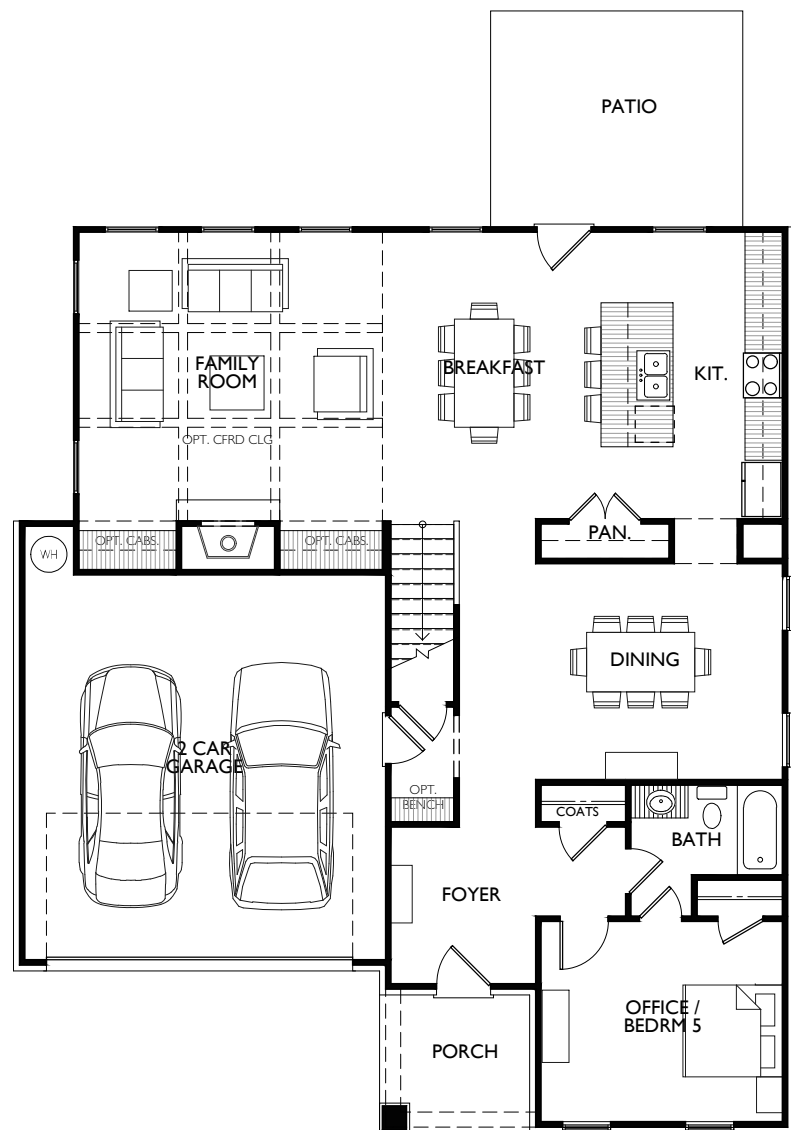

WESTPORT
SITE MAP
LOCATIONS

OLD PEACHTREE ROAD

HANOVER WEST COURT

HANOVER WEST DRIVE

SUNNY HILL ROAD

ROCK SPRINGS ROAD

WESTPORT "C"

5 BED / 4 BATH

2973 SQ. FT.

FIRST FLOOR

SECOND FLOOR

THE RESERVE AT OLD PEACHTREE "

INFORMATION PROVIDED IS BELIEVED TO BE ACCURATE BUT IS NOT WARRANTED"